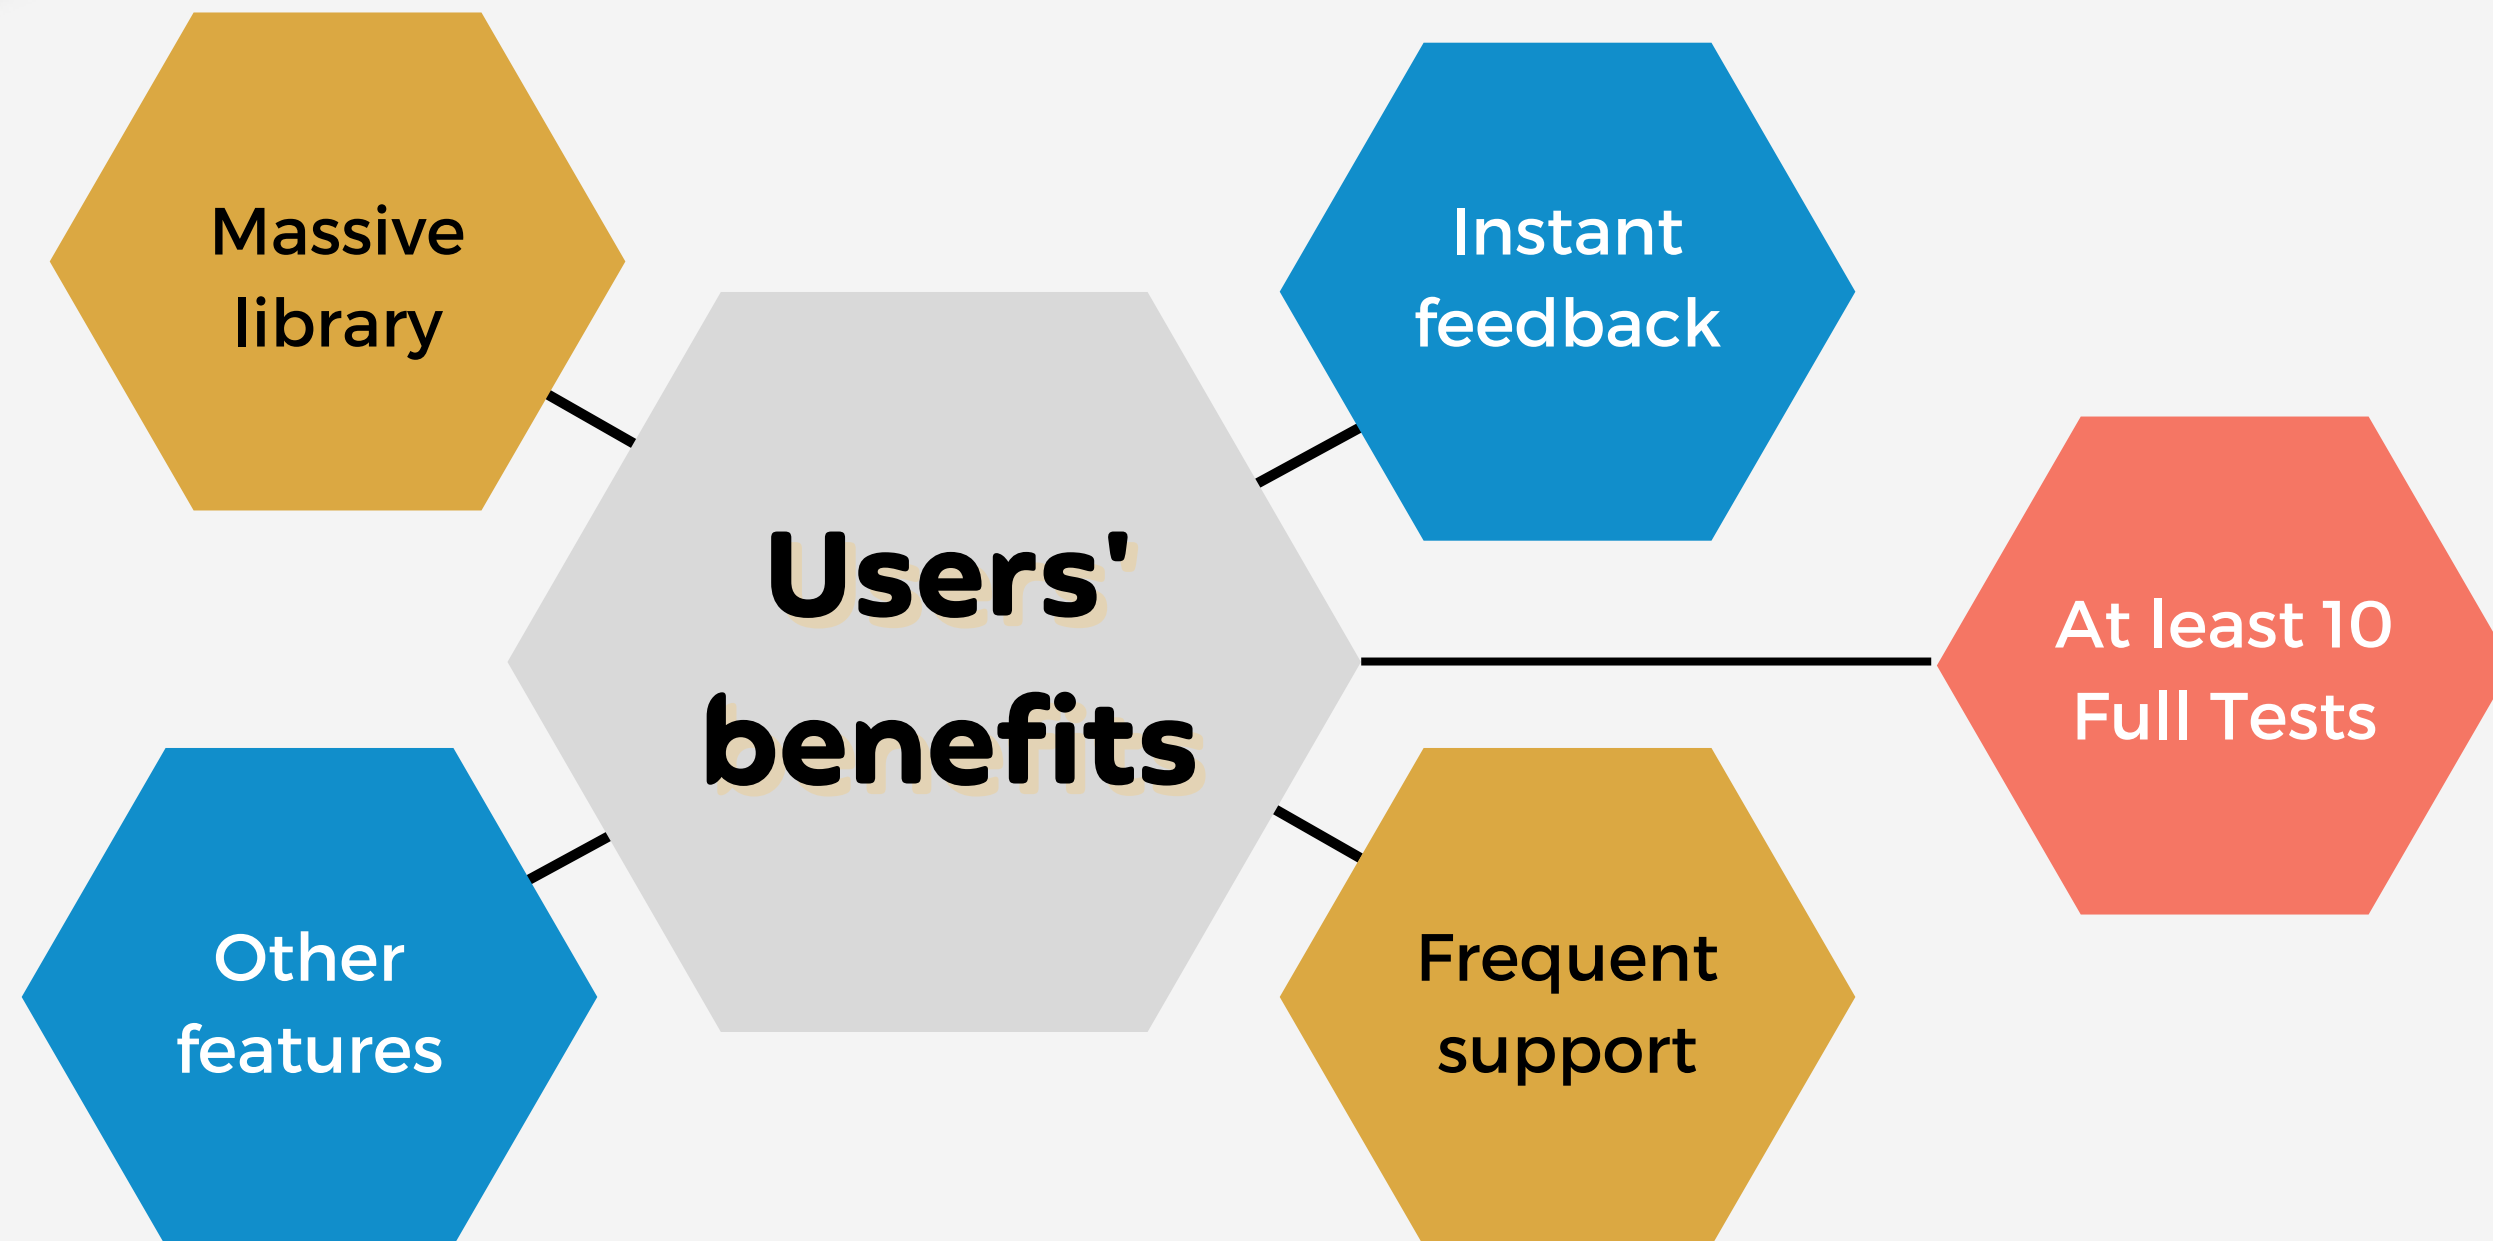

A 25-hour on-demand
course trained by ten
years experienced
teaching trainer

The Best
Practice Platform.

DET PREMIUM ACCOUNT

DET **1** PREMIUM ACCOUNT

The Best
Practice Platform.

DET PREMIUM ACCOUNT

The Best
Practice Platform.