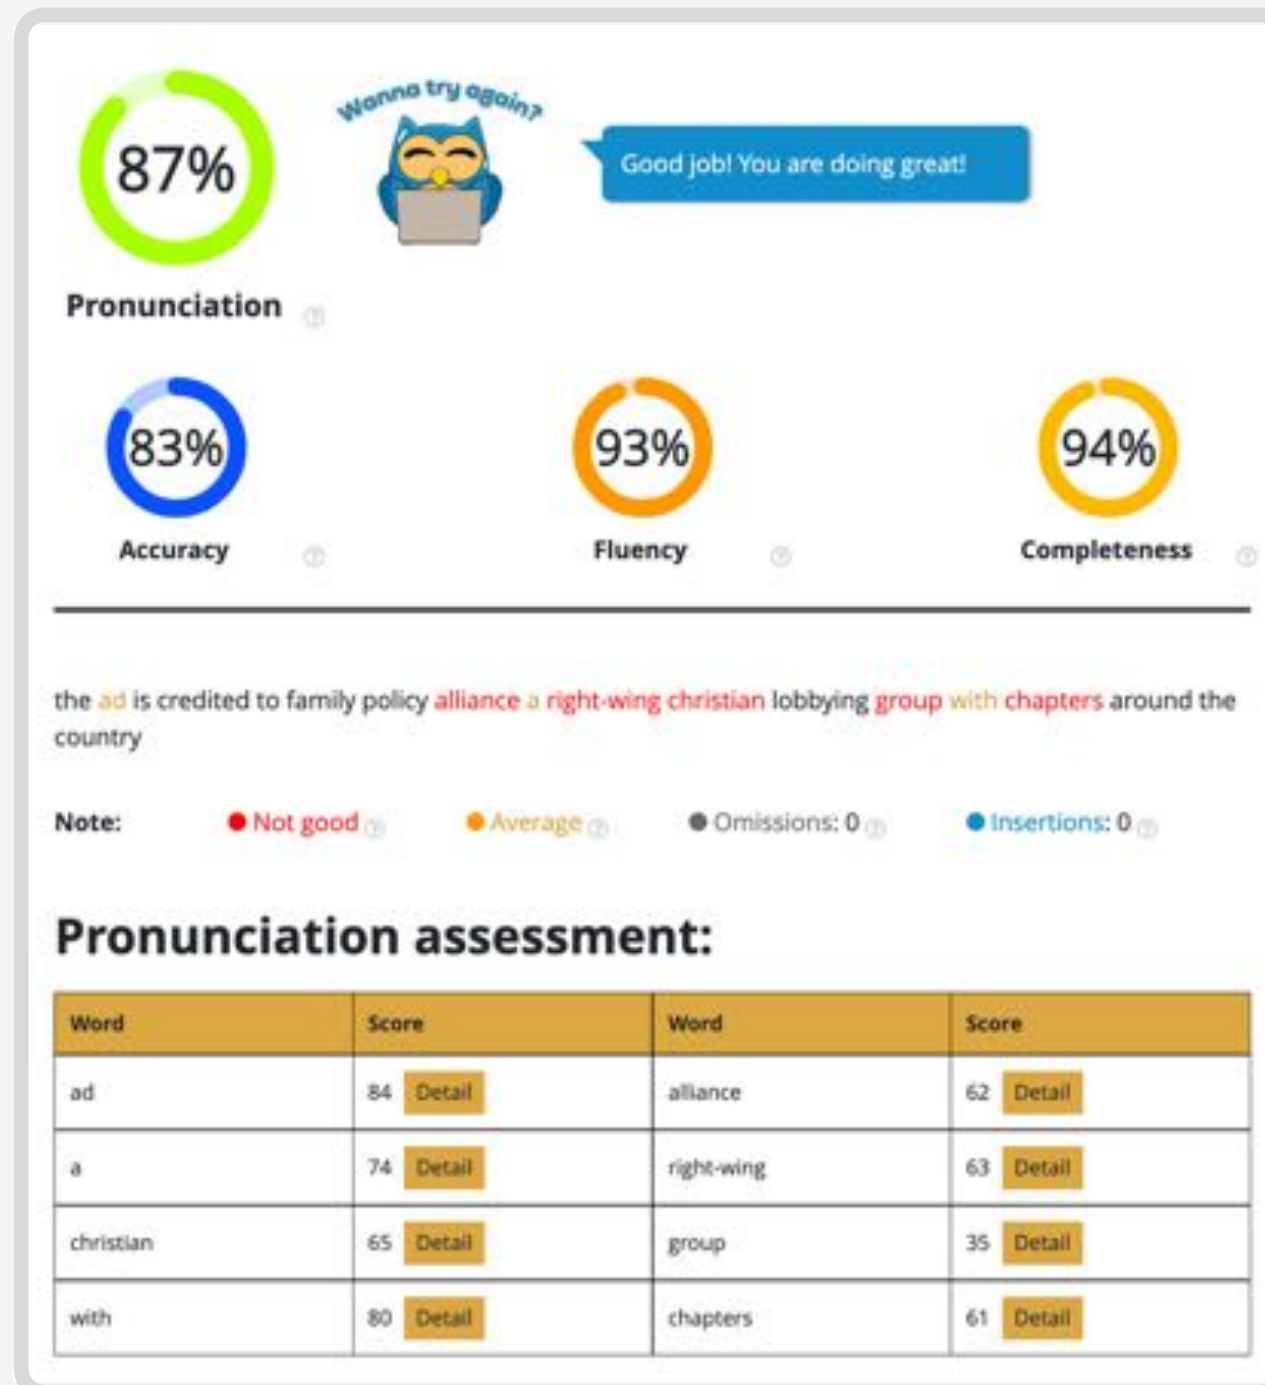

The Best
Practice Platform.

DET PREMIUM ACCOUNT

Instant
feedback

for question types
with correct answers

Question types with
correct answers

Read Aloud

We show test-takers

- Pronunciation mistakes and scores;
- Phoneme scores for improvement;
- Omissions and Insertions.