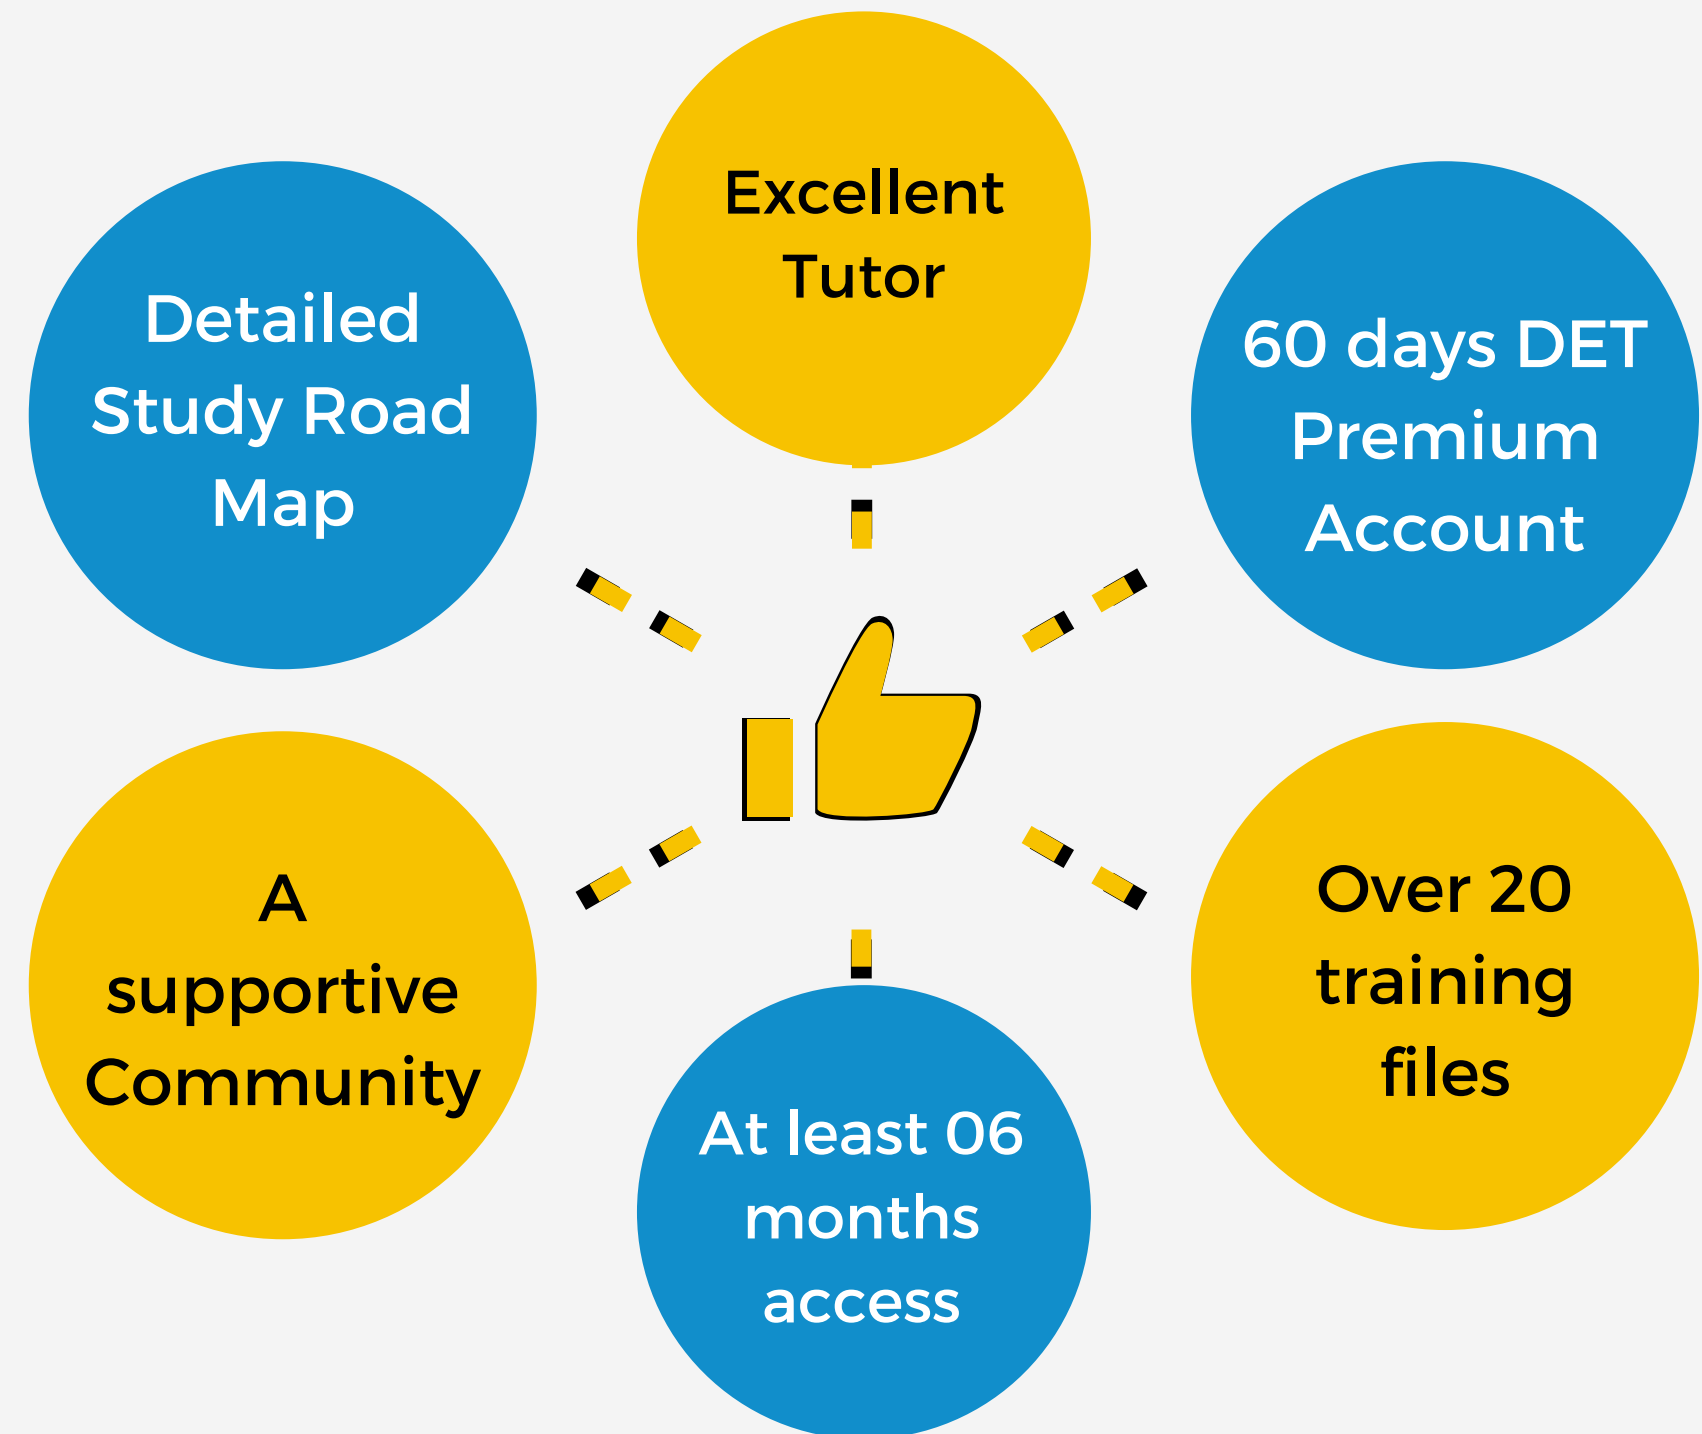

The price could
be changed, but
you can use
check them on
our website.

[Check all Packages here](#) 🔍

The Best
Practice Platform.

DET TRAINING COURSE

DET **2** TRAINING COURSE

STILL IN DEVELOPMENT

Our DET Training course is in development!

Expected Release Date

We'll inform you once it's done

**In the meantime, please find
information in the next slides.**

The Best
Practice Platform.

DET TRAINING COURSE

**All benefits in
one package**

The Best
Practice Platform.

DET TRAINING COURSE

Detailed
Study Road
Map

Over 20 training
hours in three
(03) main parts

- **Course Introduction**

- **Part 1: DET Foundation**

- **Part 2: Tips and Strategy**

- **Part 3: Important Notes**