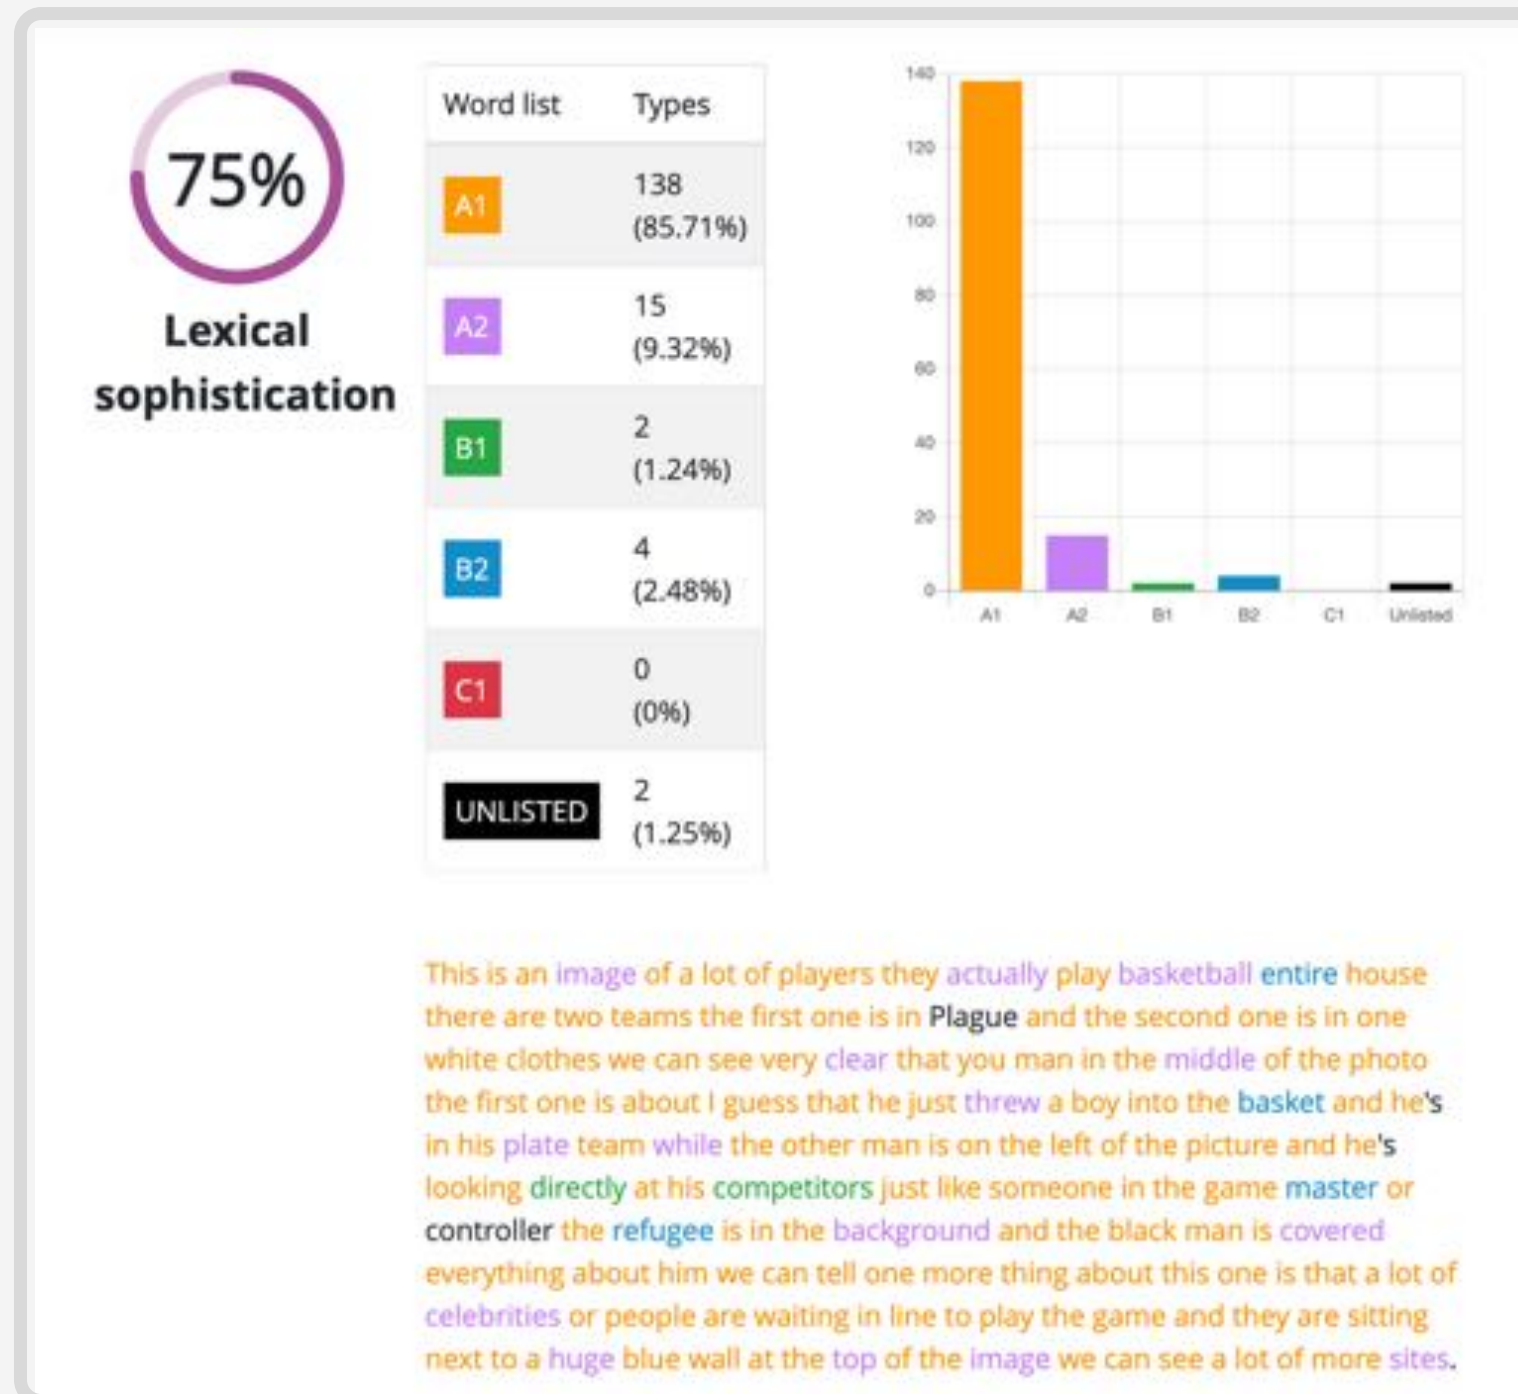

Users know all
repeated words
they use from
three times

Avoid using
repeated words
too many times.
Use synonyms
instead

DET PREMIUM ACCOUNT

Instant
feedback

for open response
question types

Users know word levels they use in different colours