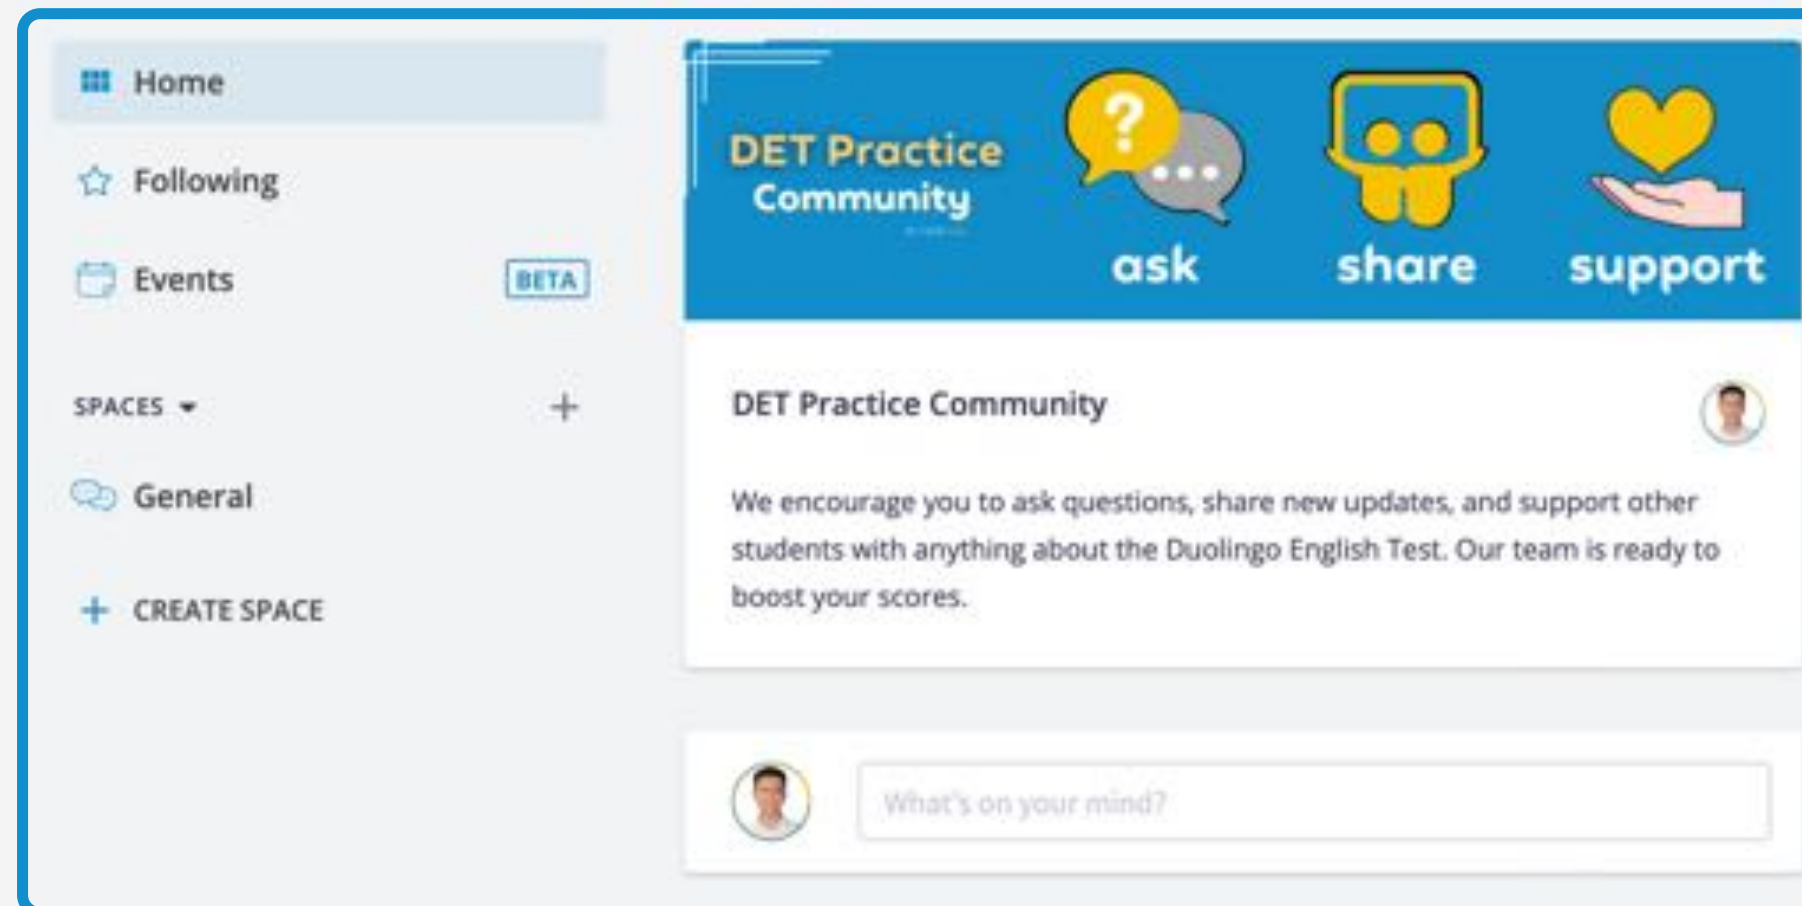

- A community in your Learning Platform;
- Ask anything about DET and get answers in hours from experts;
- Join our FREE Speaking events monthly, only for course-takers.