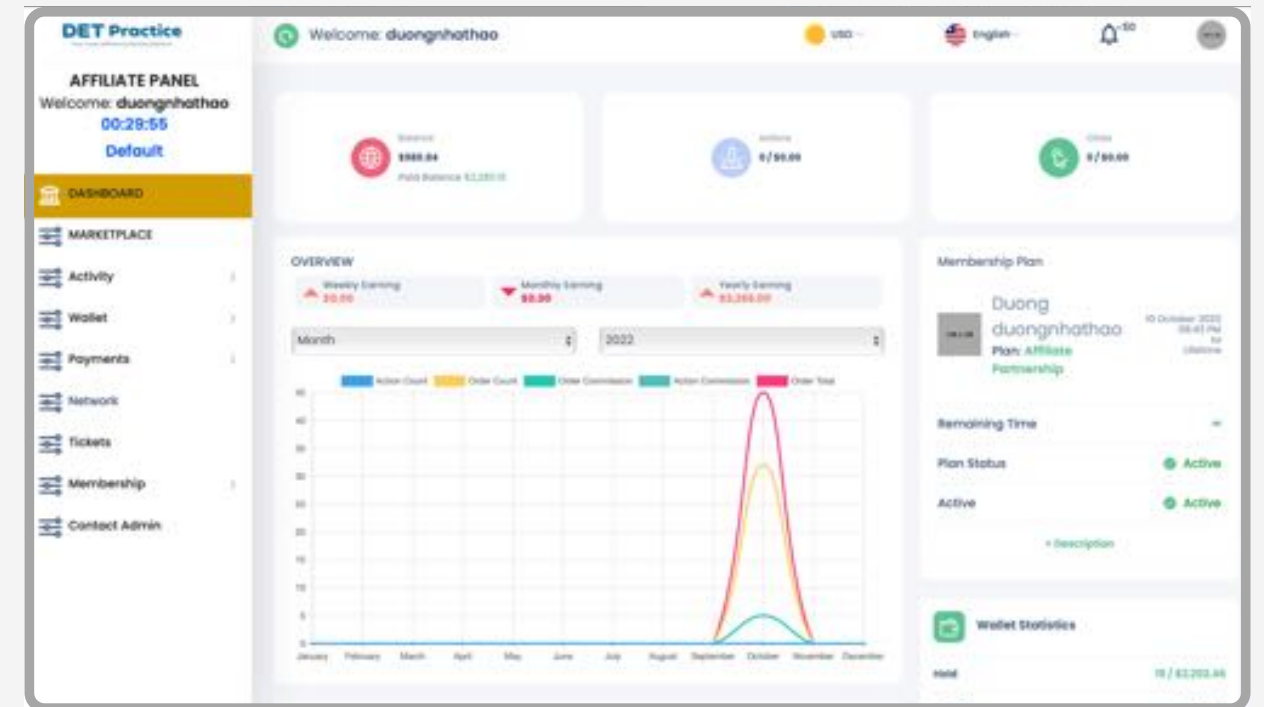

Affiliate Dashboard