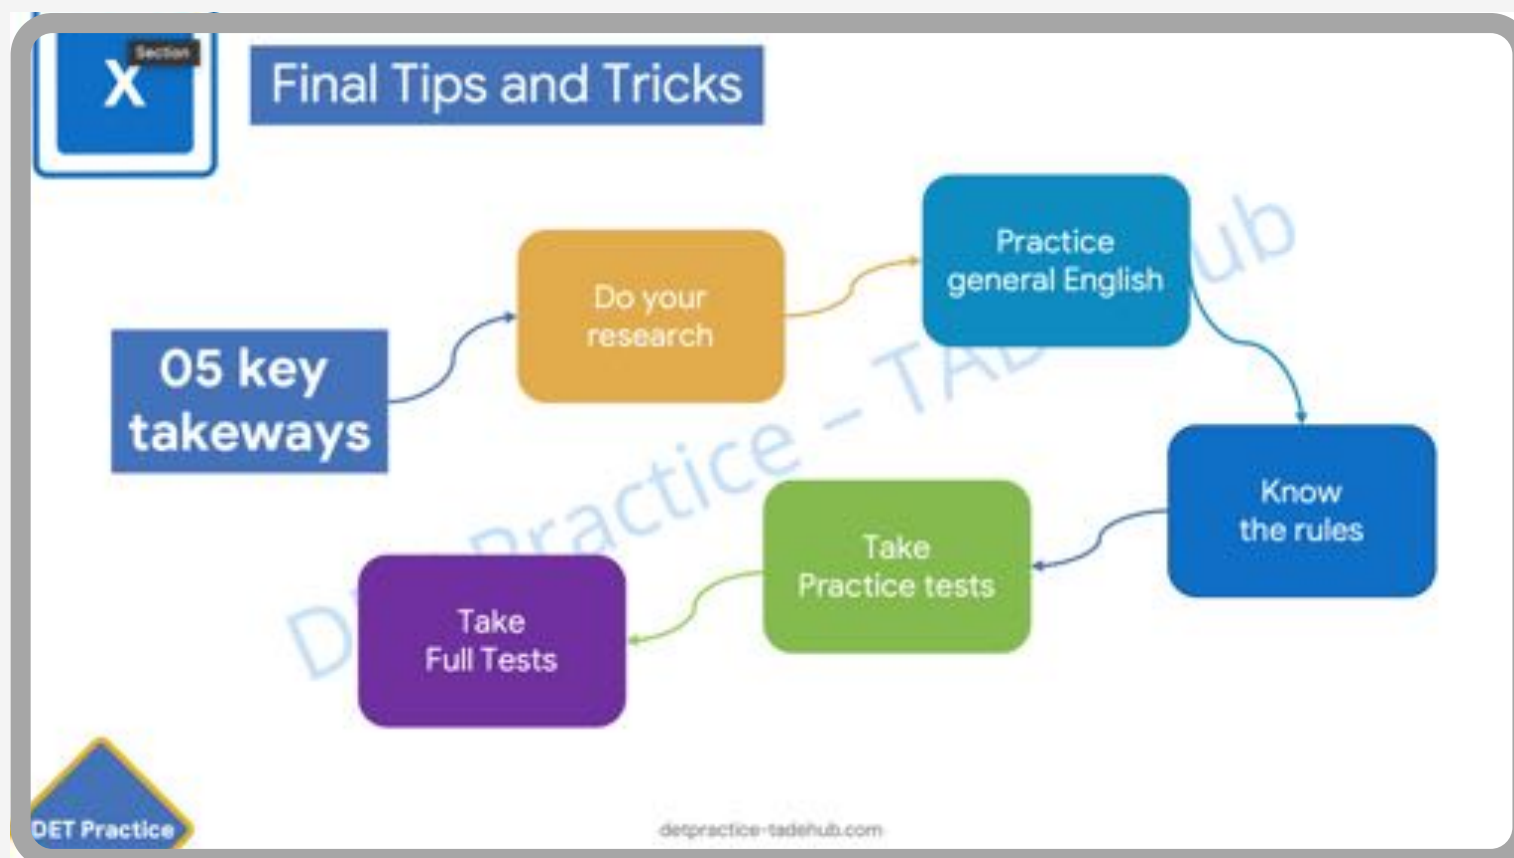

The test is set up in 03 parts

1 Onboarding
05 minutes

Register with your ID, review all rules again

DET Practice

detpractice-tadehub.com

The screenshot shows a video player interface. At the top left, there is a blue box with the number '03'. To its right is the title 'How the test is set up'. Below the title, a yellow box contains the text 'The test is set up in 03 parts'. In the center, there is a large yellow icon of a person with a checklist. To the right of this icon are icons for a camera, a microphone, and a speaker. On the left side, a blue box with a yellow border contains the text '1 Onboarding 05 minutes'. At the bottom, a blue box contains the text 'Register with your ID, review all rules again'. In the bottom left corner, there is a logo for 'DET Practice' and in the bottom right corner, the website address 'detpractice-tadehub.com' is visible.

The Best Practice Platform.

DET TRAINING COURSE

04 Add details to the picture

Here are what we should do

Show the location of things

For example:

There is a huge white board road on the left, and black words "ROAD CLOSED" are written on it.

DET Practice detpractice-tadehub.com

End "Add details to the picture"

The Best
Practice Platform.

DET TRAINING COURSE

Each package provides a different accessible time

At least 06
months
access

Basic

06 months