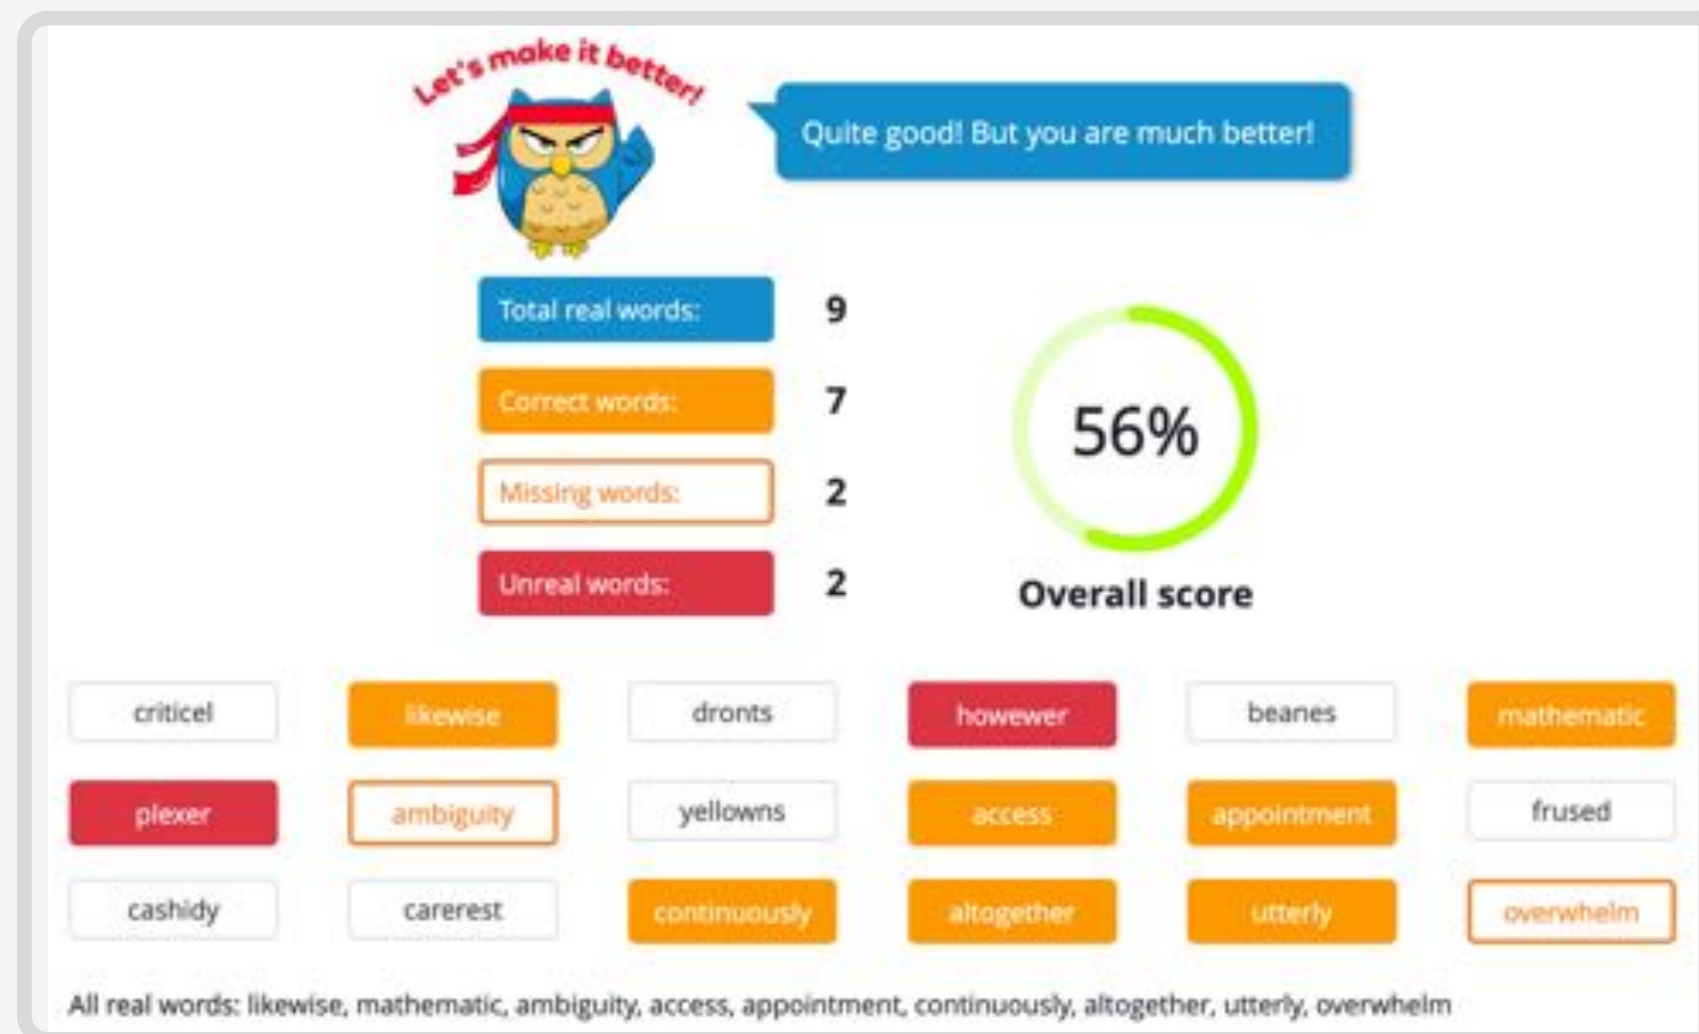

We show test-takers

- Correct answers;
- Incorrect answers with corrections;
- List of blanks.

The Best
Practice Platform.

DET PREMIUM ACCOUNT

**Question types with
correct answers**

Read and Select

**Instant
feedback**

for question types
with correct answers

We show test-takers

- Correct words;
- Missing words;
- Unreal words.

DET PREMIUM ACCOUNT

**Instant
feedback**

for question types
with correct answers

Let's try again!